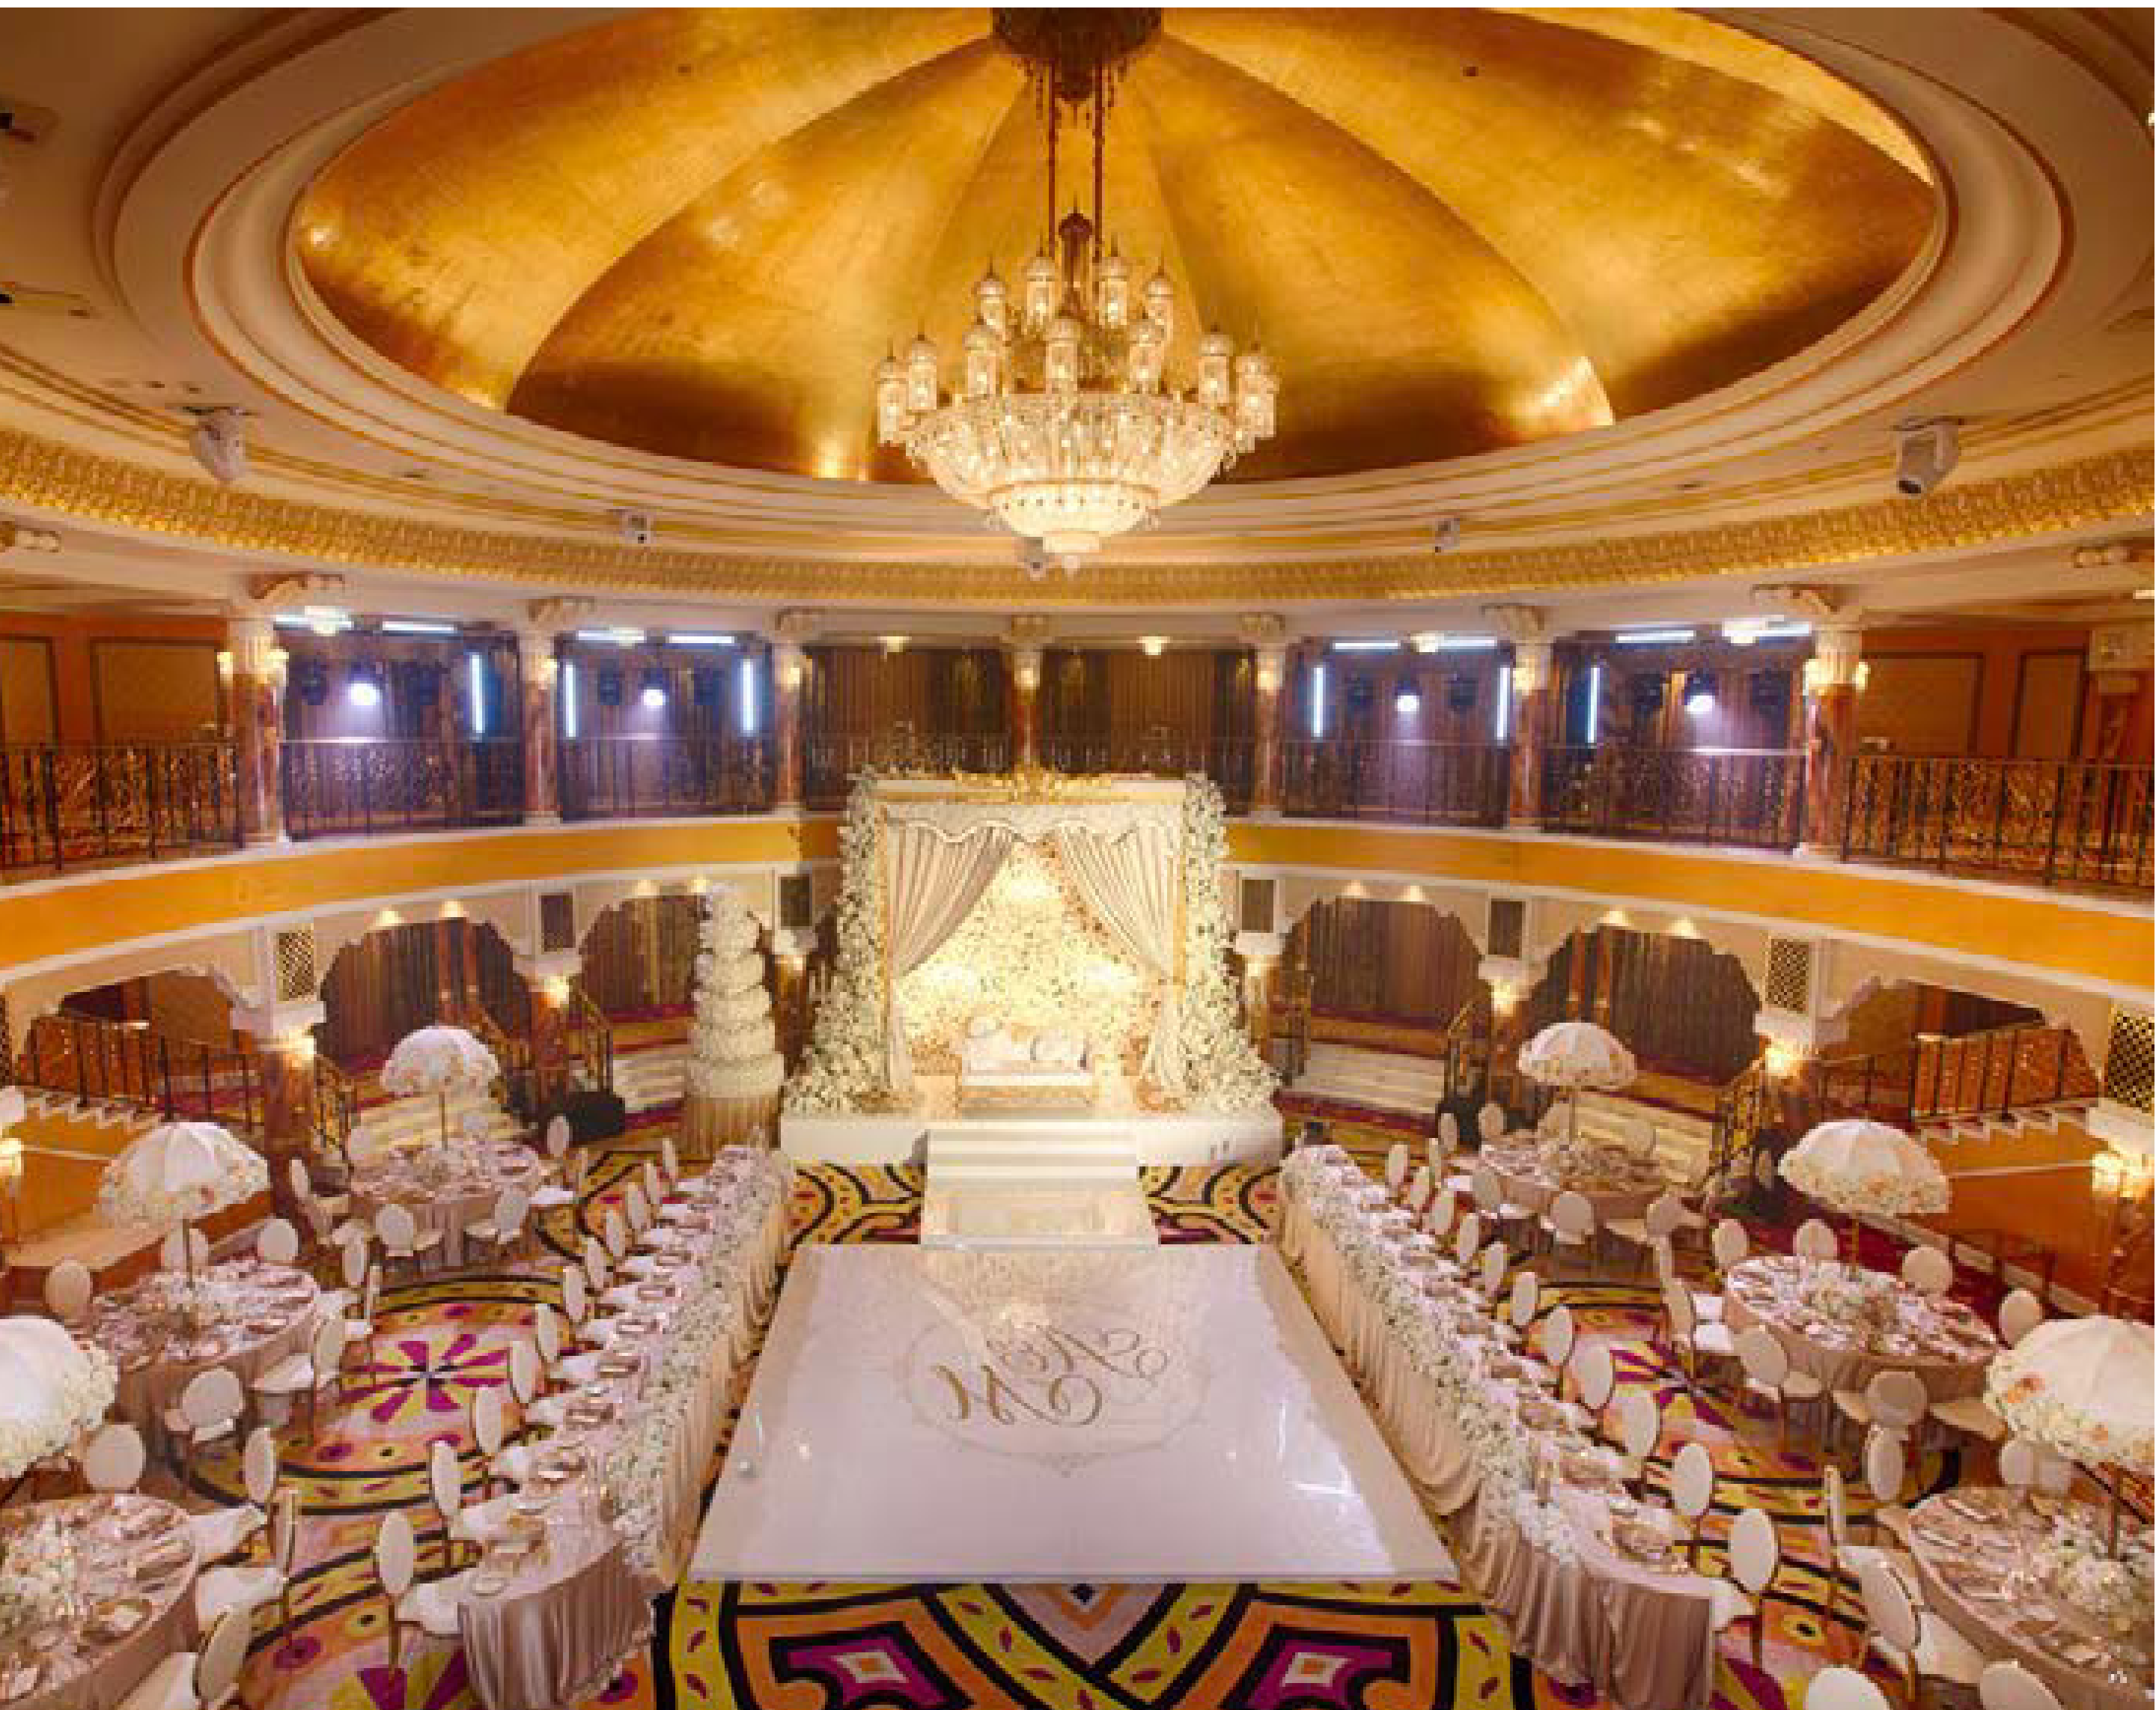

BESPOKEN LUXURY EVENTS

LUXURY WEDDINGS

THEMED & SEASONAL DECORATIONS

ENTRÉE
EVENTS & FLORAL DESIGN

Whether it's an intimate indoor gathering or a grand outdoor celebration, we're committed to crafting unforgettable memories, we create a distinctive and cherished experience tailored to the design you envision, setting the dream ambiance for your special occasion.