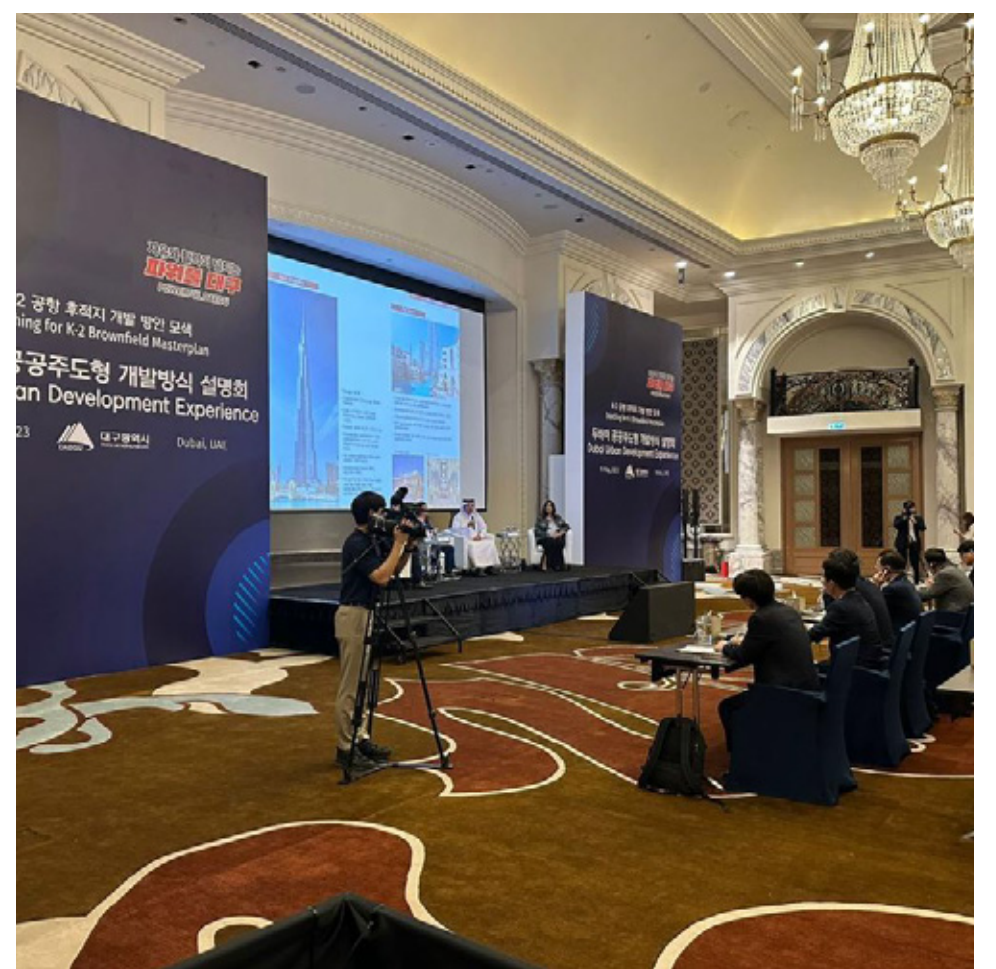

CONFERENCES